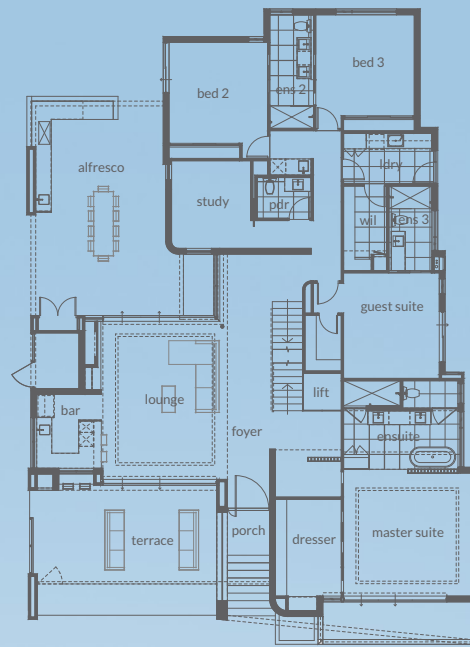

Ocean Haus

Contemporary
Resort

Inspired by the unobstructed views of the Indian Ocean and nestled between nature this multi-level home will impress the most discerning client. Sitting elevated this home is impressive with its expansive floor plan, yet still able to suit a growing family's needs. Two generous guest suites can be found on both levels allowing flexibility where needed. In addition, a private alfresco located at the rear can also be used for the more intimate get together. Free form living and the balcony combine as the entertainer's dream taking advantage of its views.

lower

upper

undercroft