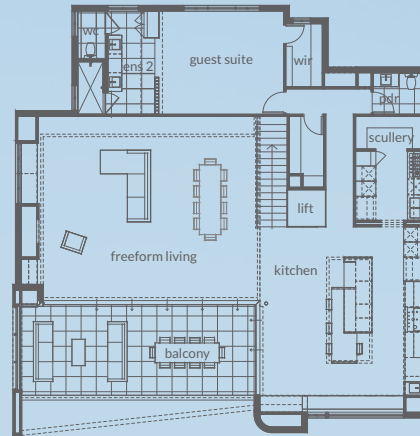

Ocean Haus

Contemporary
Resort

Inspired by the unobstructed views of the Indian Ocean and nestled between nature this multi-level home will impress the most discerning client. Sitting elevated this home is impressive with its expansive floor plan, yet still able to suit a growing family's needs. Two generous guest suites can be found on both levels allowing flexibility where needed. In addition, a private alfresco located at the rear can also be used for the more intimate get together. Free form living and the balcony combine as the entertainer's dream taking advantage of its views.

lower

upper

undercroft